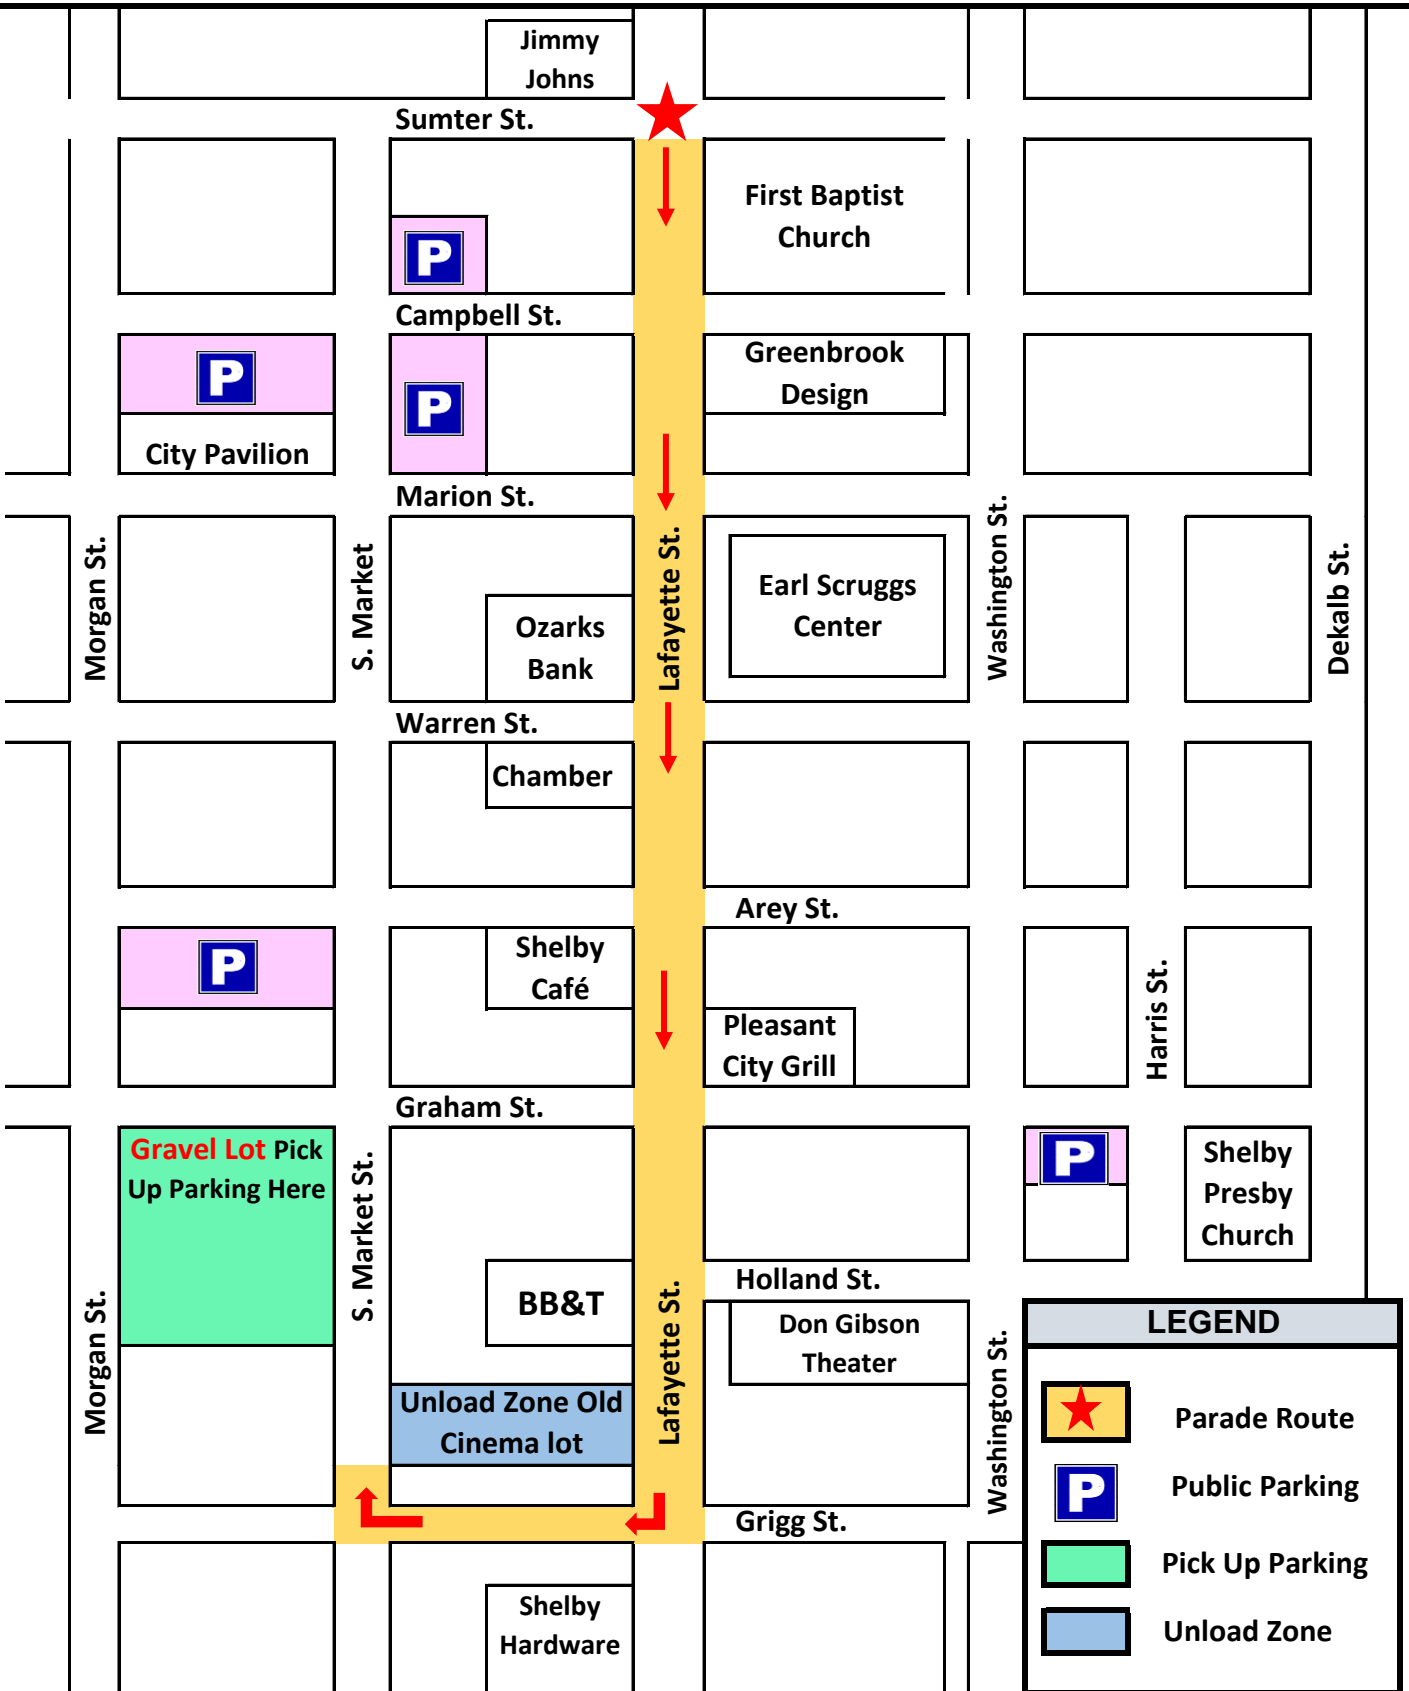

# 2021 SHELBY CHRISTMAS PARADE

\*Map not to scale