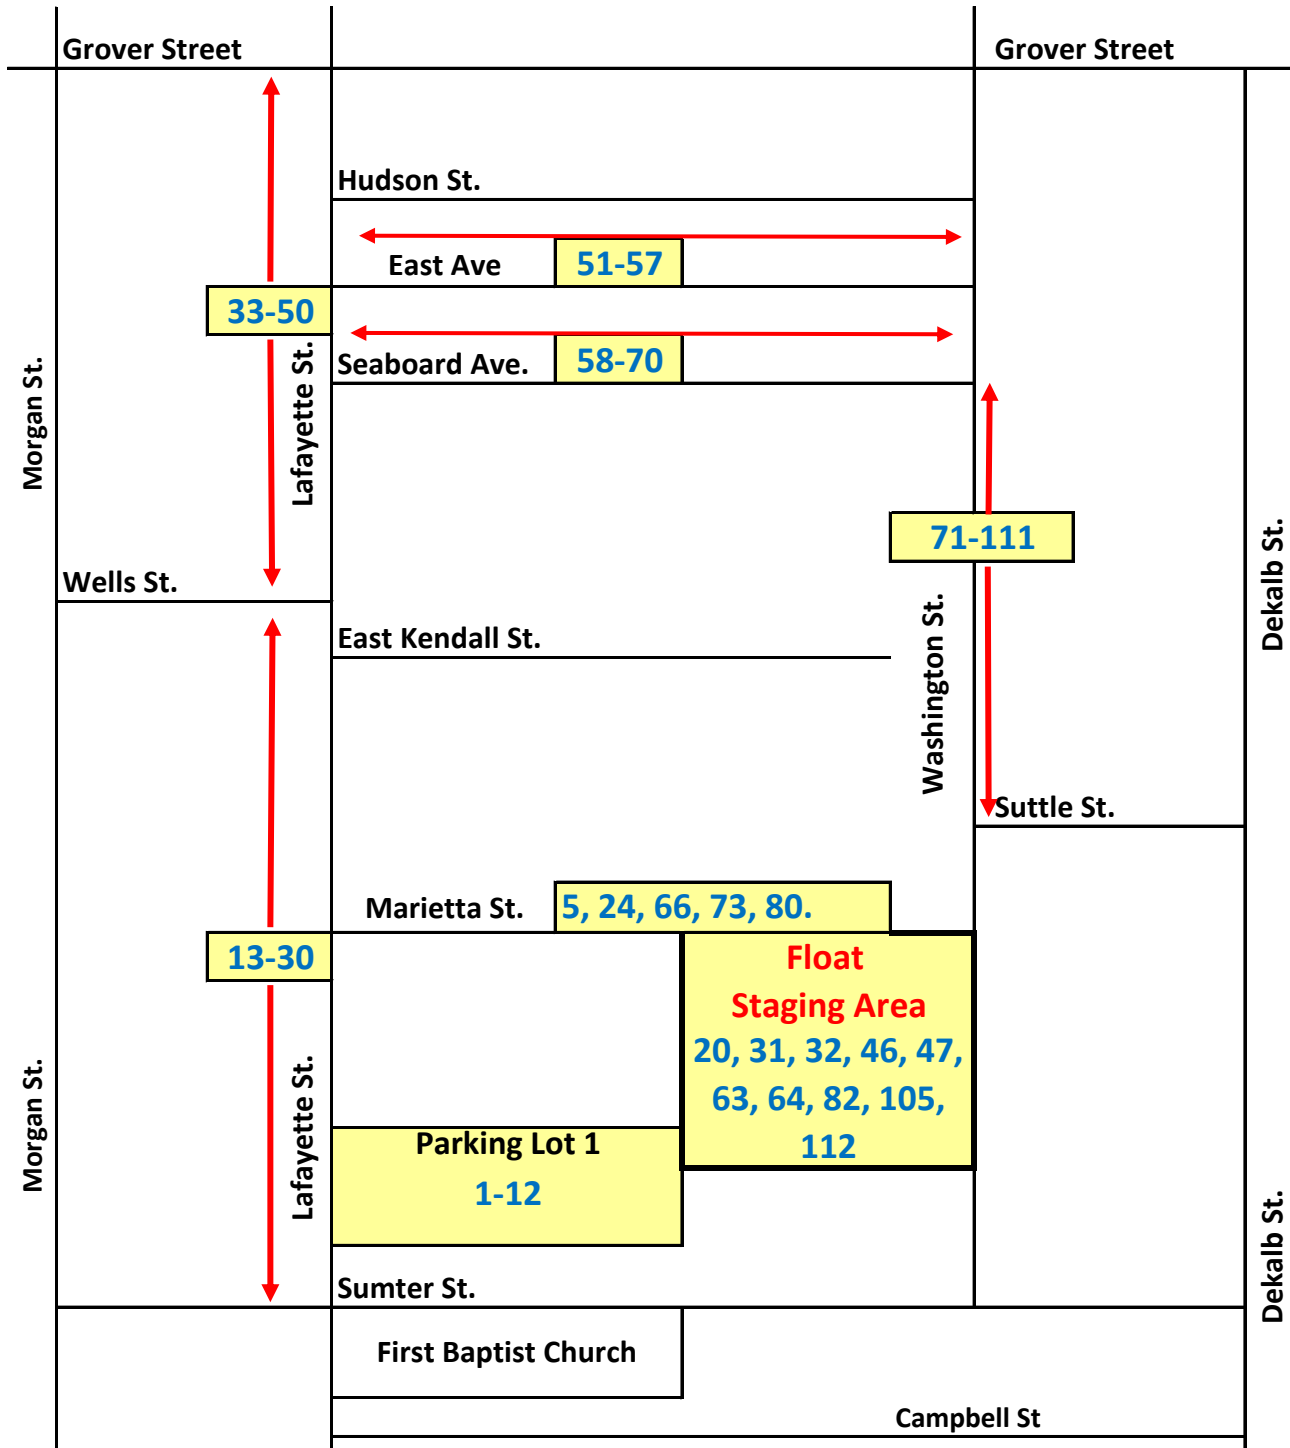

# Participant Drop Off Locations

2021

## Legend

1-12	Parking Lot 1
13-30	Lafayette St. between Sumter St. and Wells St.
33-50	Lafayette St. between Wells St. and Grover St.
51-57	East Avenue
58-70	Seaboard Ave.
71-111	Washington St. between Seaboard Ave and Suttle St.
Floats	Float Staging Area